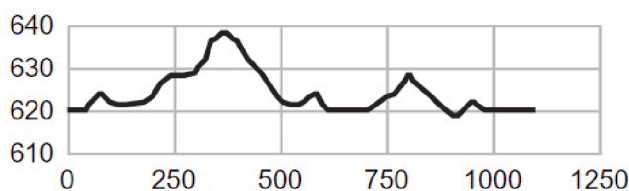

Norgescup jr 2024

Løypekart 19. januar
K17, K18, K19-20: Sprint 1,1 km

Kart - BK kartservice
embenham1@hotmail.co.uk

1,1 km sprint

Course length	1098m
Height Difference (HD)	19m
Maximum Climb (MC)	16m
Total Climb (TC)	35m