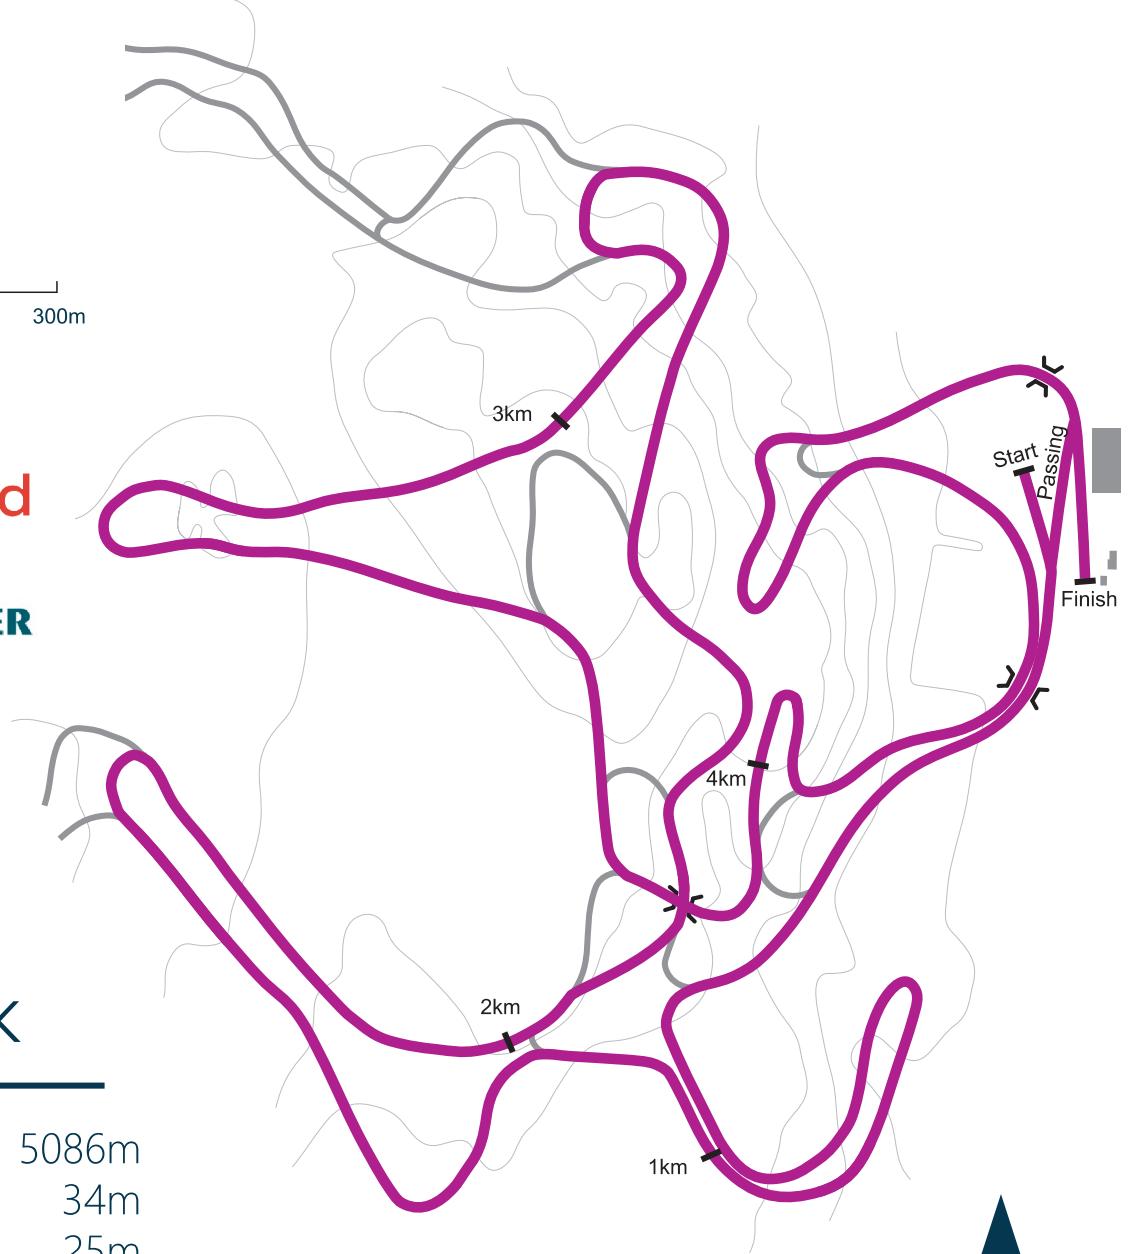

Norgescup jr 2024

Løypekart 20. januar

K17, K18 ind. start: 10km (2x5km black)

M17, M18 ind. start: 15km (3x5km black)

K19-20, M19-20 fellesstart: 15km (3x5km black)

5km black

Course length	5086m
Height difference (HD)	34m
Maximum climb (MC)	25m
Total Climb (TC)	169m