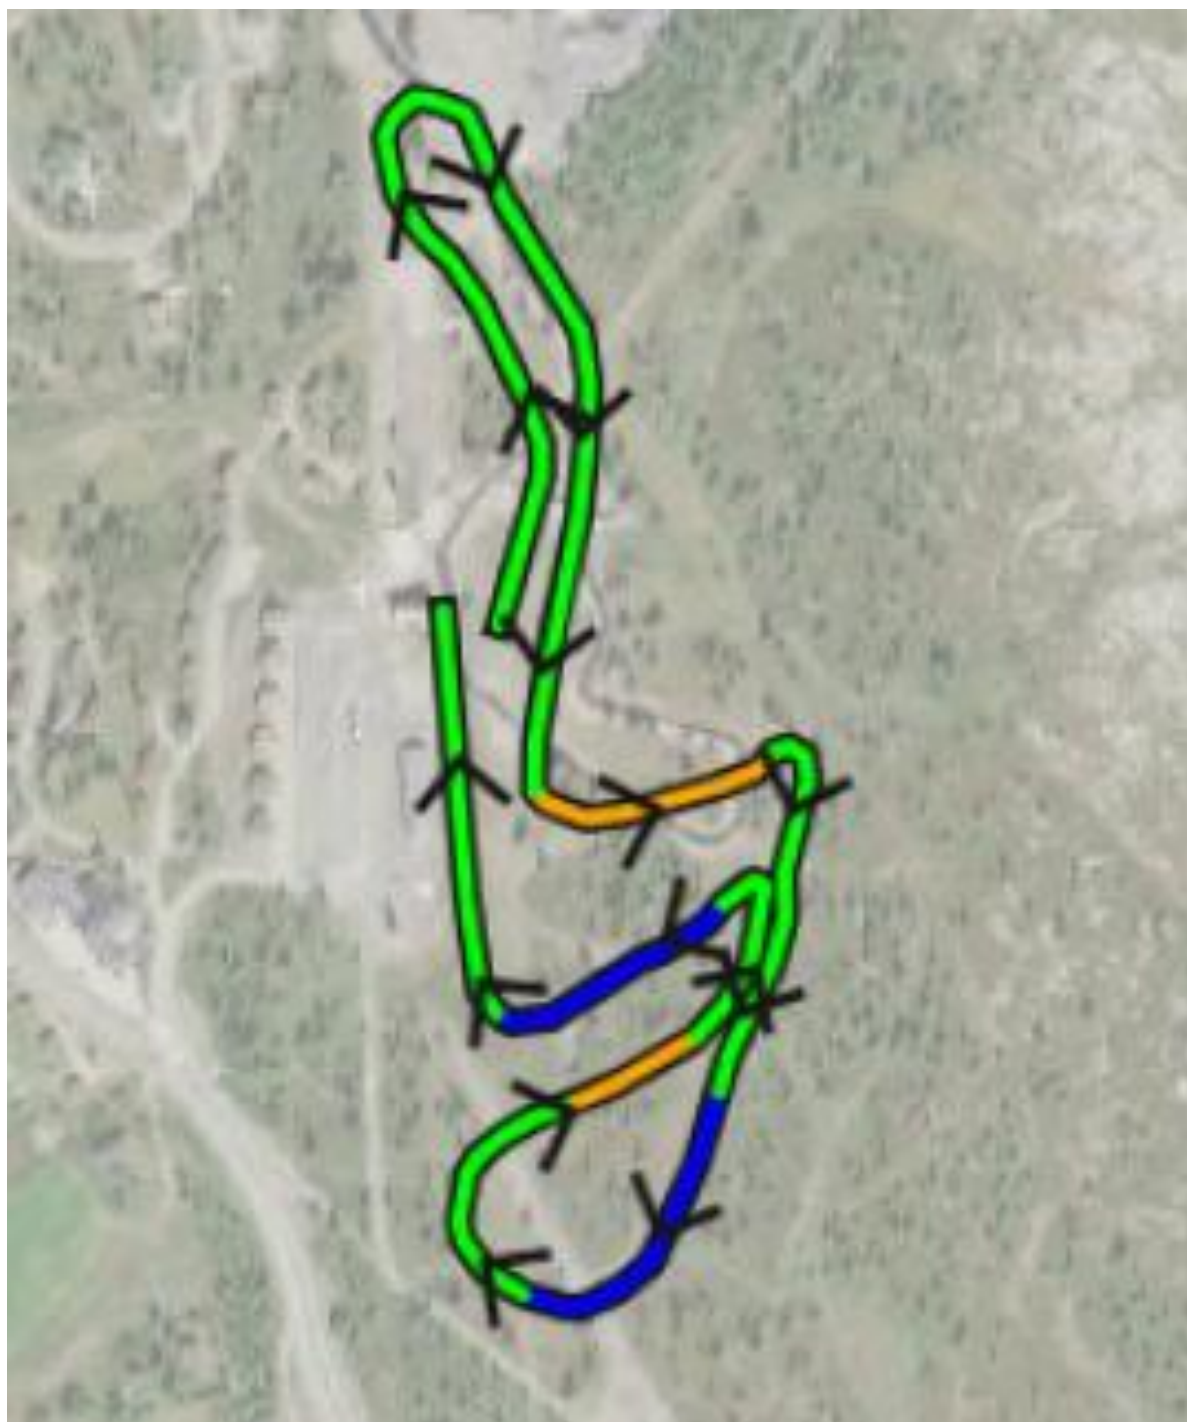

# Peer Gynt Stadion - Gålå

## Sprint Men Senior Friday 21/3

Course length:	1,637m	Height difference (HD):	17m	Lowest point:	949m
Course category:	D	Maximum climb (MC):	11m	Highest point:	966m
		Total climb (TC):	41m		

# Peer Gynt Stadion - Gålå

Sprint Women Senior / Men Junior /  
Women Junior Friday 21/3

Course length:	1,372m	Height difference (HD):	17m	Lowest point:	949m
Course category:	D	Maximum climb (MC):	11m	Highest point:	966m
		Total climb (TC):	38m		