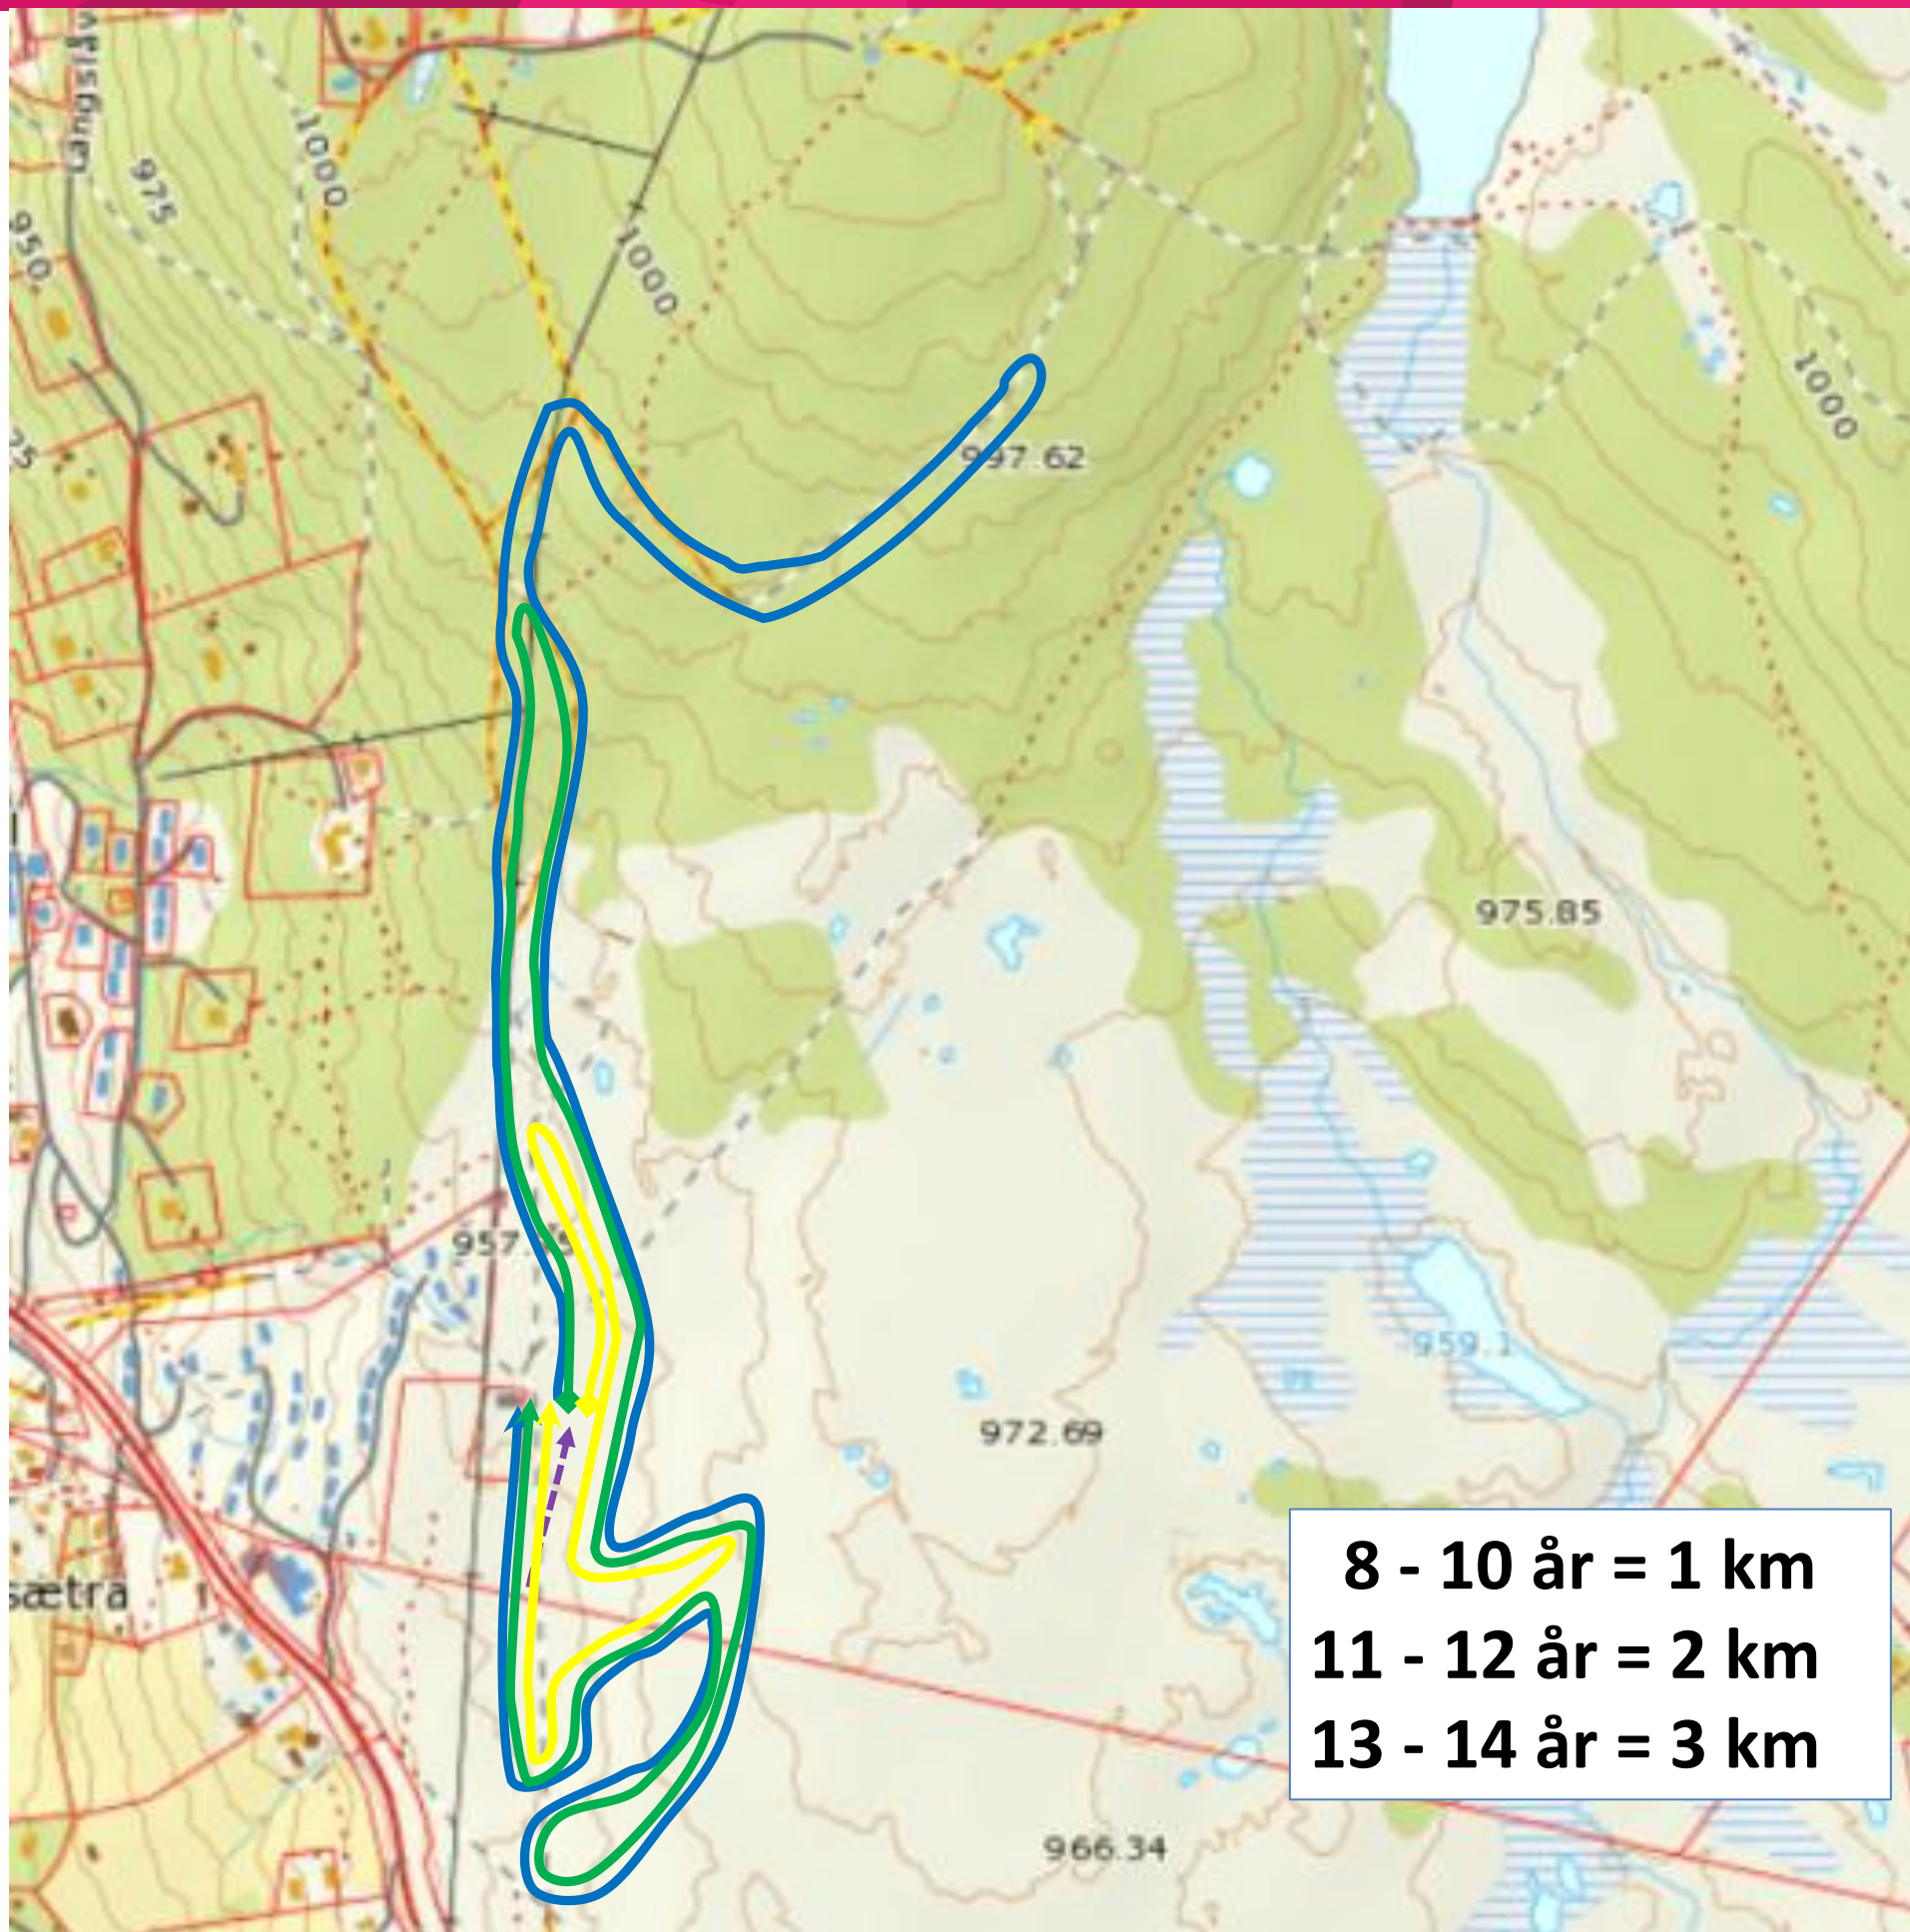

Peer Gynt Stadion - Gålå

Gålårennet 22/3

Jenter og Gutter 8 – 14 år

8 - 10 år = 1 km
11 - 12 år = 2 km
13 - 14 år = 3 km

Rennløyper:

Gullløype = 1,0 km

Grønn løype = 2,0 km

Blå løype = 3,0 km