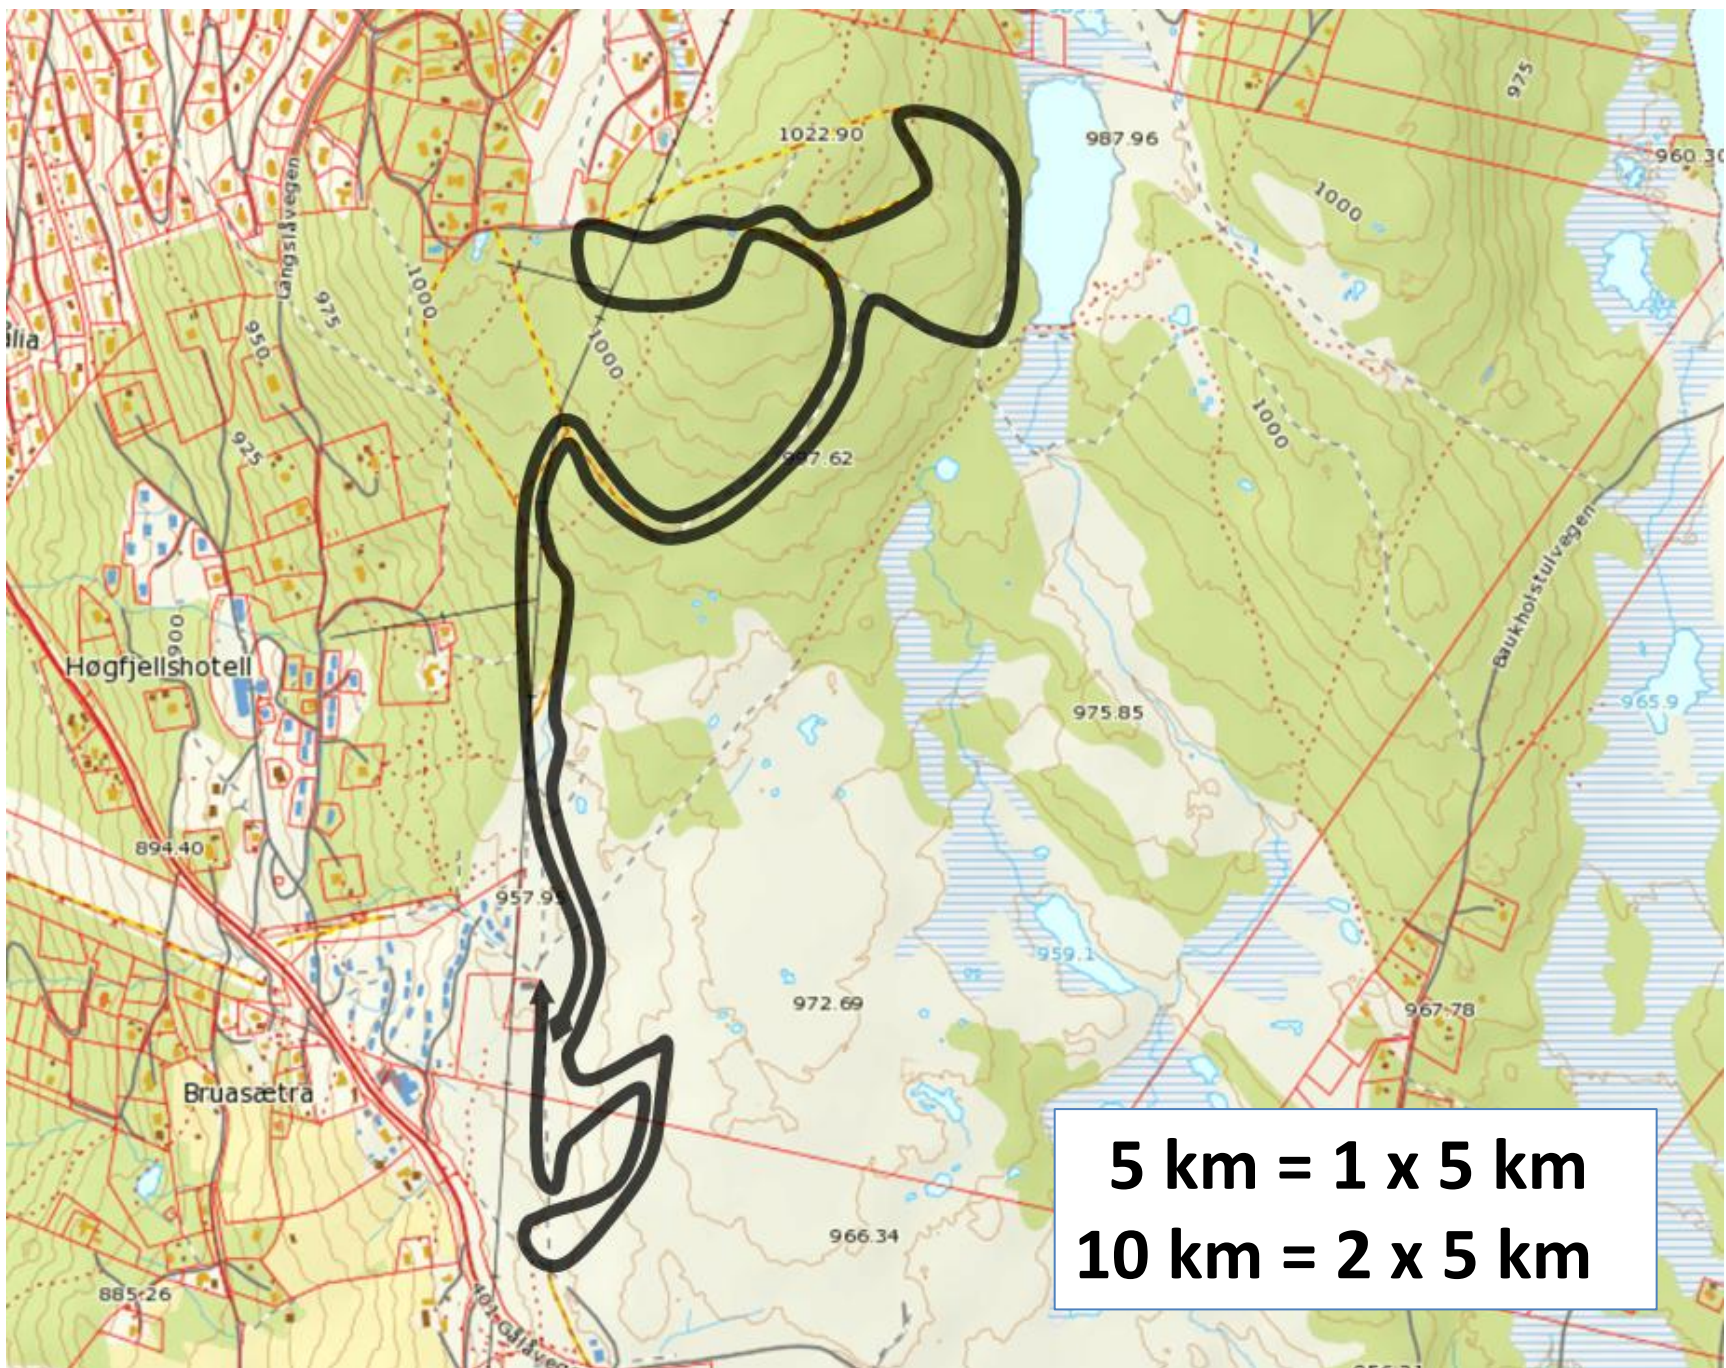

## Nordic Combined Friday 21/3

Gålå 2,5 km blue

	Course length:	2560m	Height Difference (HD):	42m	Lowest point:	951m
	Category:	D	Maximum Climb (MC):	35m	Highest point:	993m
	Competition Level:	COC/FIS	Total Climb (TC):	75m		

# Peer Gynt Stadion - Gålå

Men/Women sr/jr Saturday 22/3

Course length:	5,167m	Height difference (HD):	72m	Lowest point:	950m
Course category:	D	Maximum climb (MC):	32m	Highest point:	1,022m
		Total climb (TC):	159m		