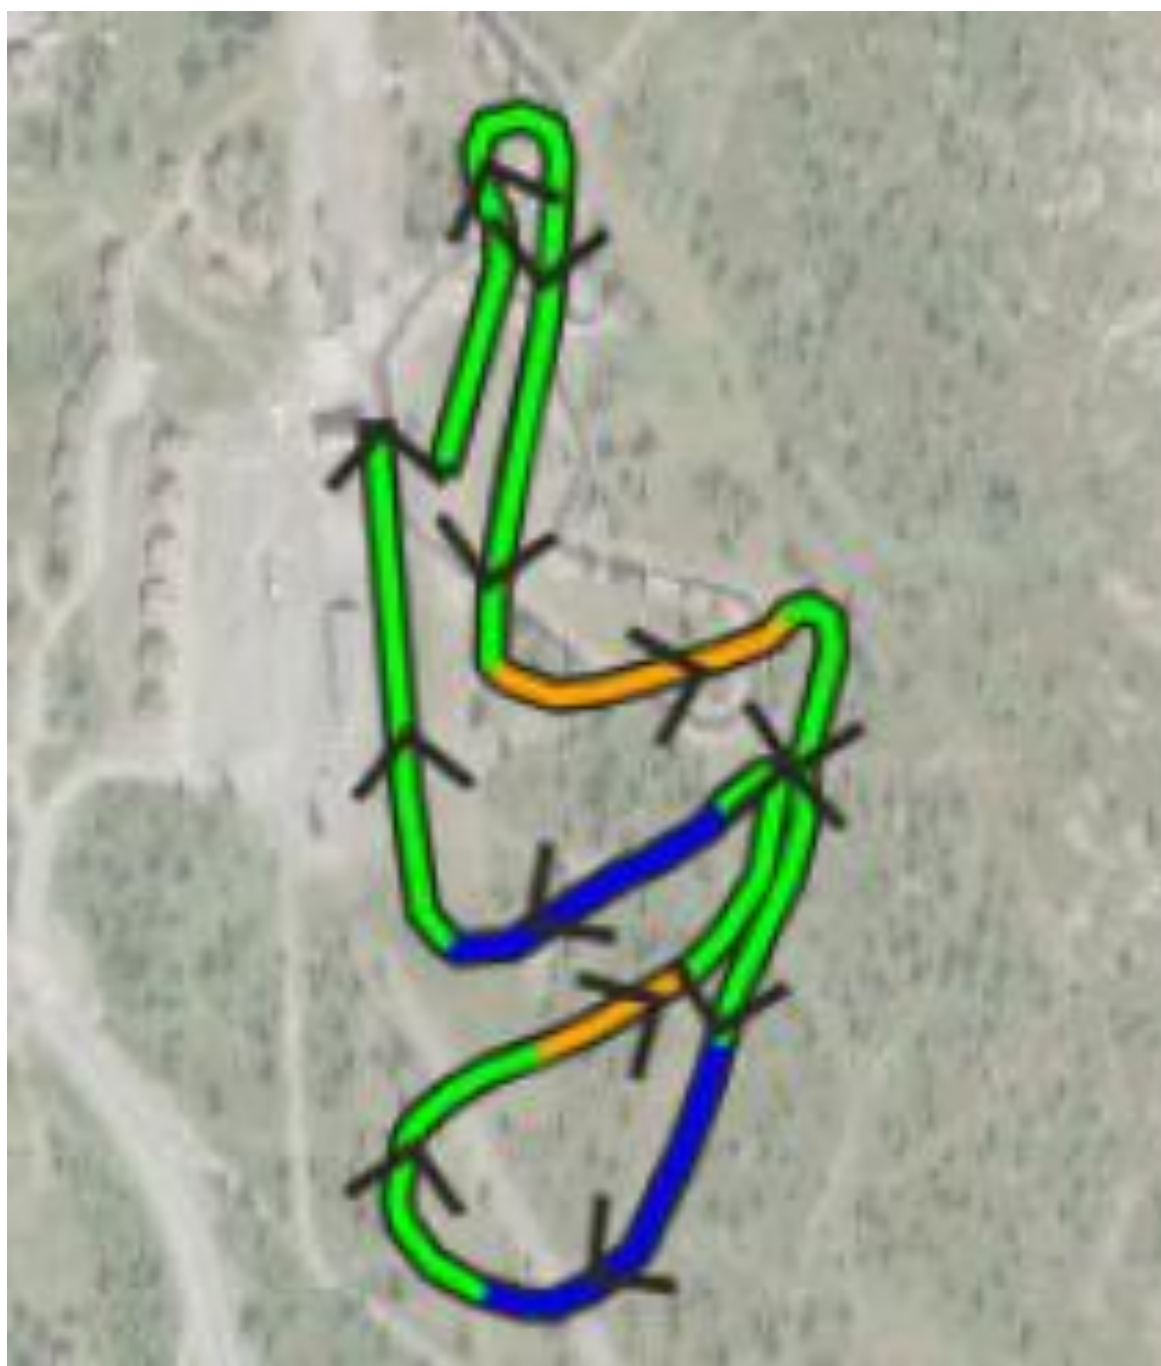

## Sprint Men Senior Friday 21/3

Course length:	1,637m	Height difference (HD):	17m	Lowest point:	949m
Course category:	D	Maximum climb (MC):	11m	Highest point:	966m
		Total climb (TC):	41m		

# Peer Gynt Stadion - Gålå

Sprint Women Senior / Men Junior /  
Women Junior Friday 21/3

Course length:	1,372m	Height difference (HD):	17m	Lowest point:	949m
Course category:	D	Maximum climb (MC):	11m	Highest point:	966m
		Total climb (TC):	38m		