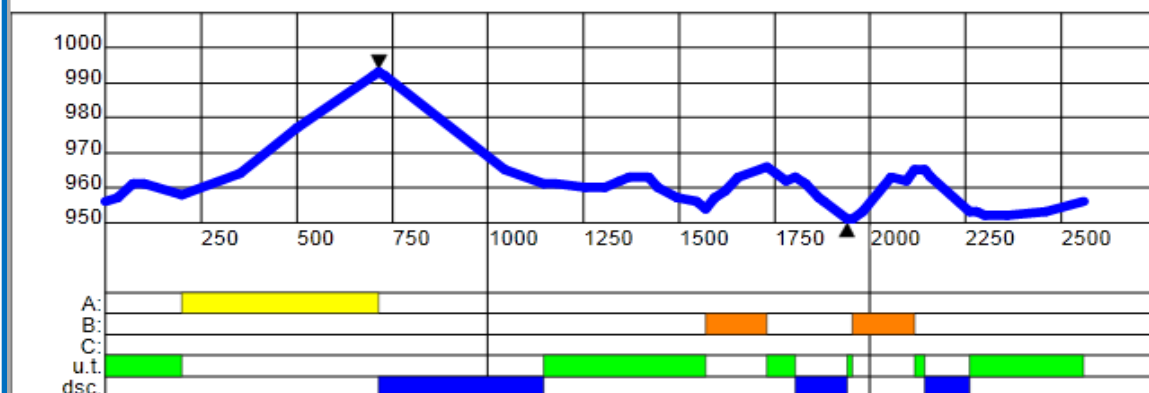

# Peer Gynt Stadion - Gålå

Sprint Women Senior / Men Junior /  
Women Junior Friday 21/3

Course length:	1,372m	Height difference (HD):	17m	Lowest point:	949m
Course category:	D	Maximum climb (MC):	11m	Highest point:	966m
		Total climb (TC):	38m		

## Nordic Combined Friday 21/3

Gålå 2,5 km blue

	Course length:	2560m	Height Difference (HD):	42m	Lowest point:	951m
	Category:	D	Maximum Climb (MC):	35m	Highest point:	993m
	Competition Level:	COC/FIS	Total Climb (TC):	75m		