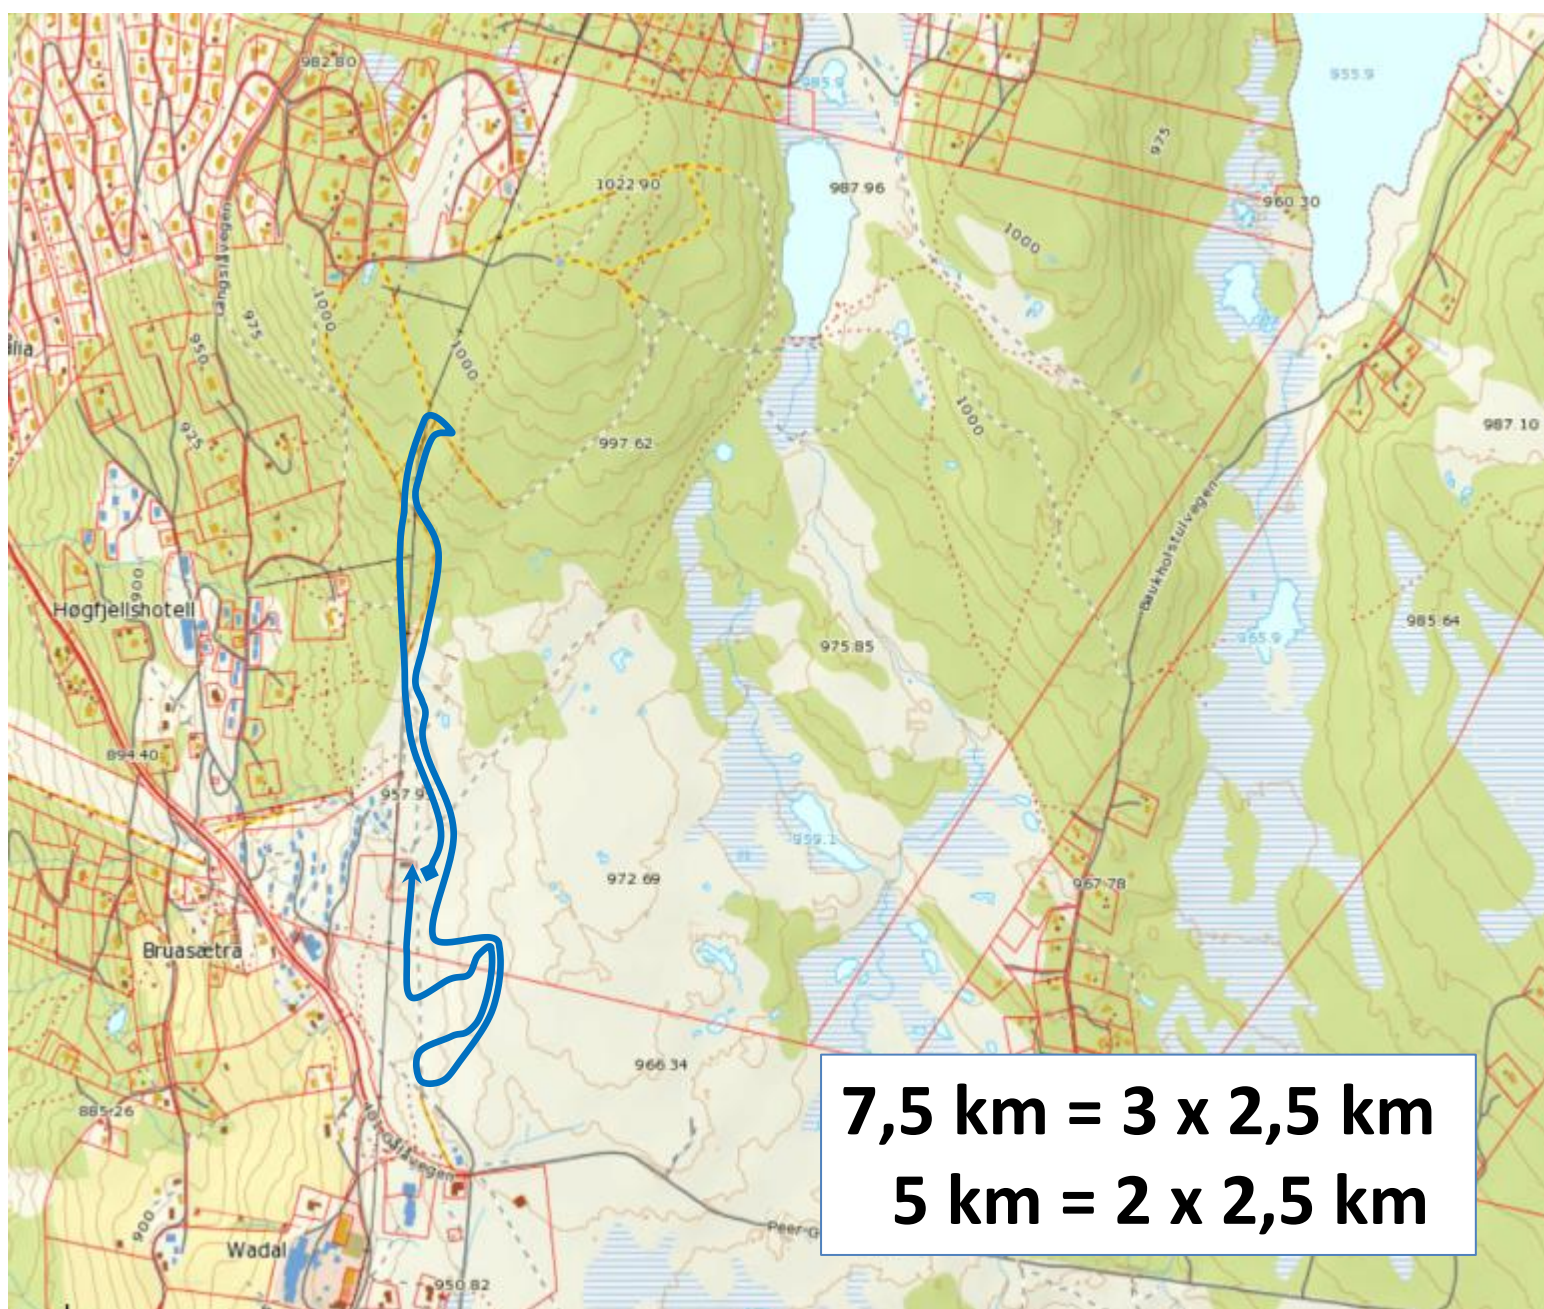

Nordic Combined Friday 21/3

Gålå 2,5 km blue