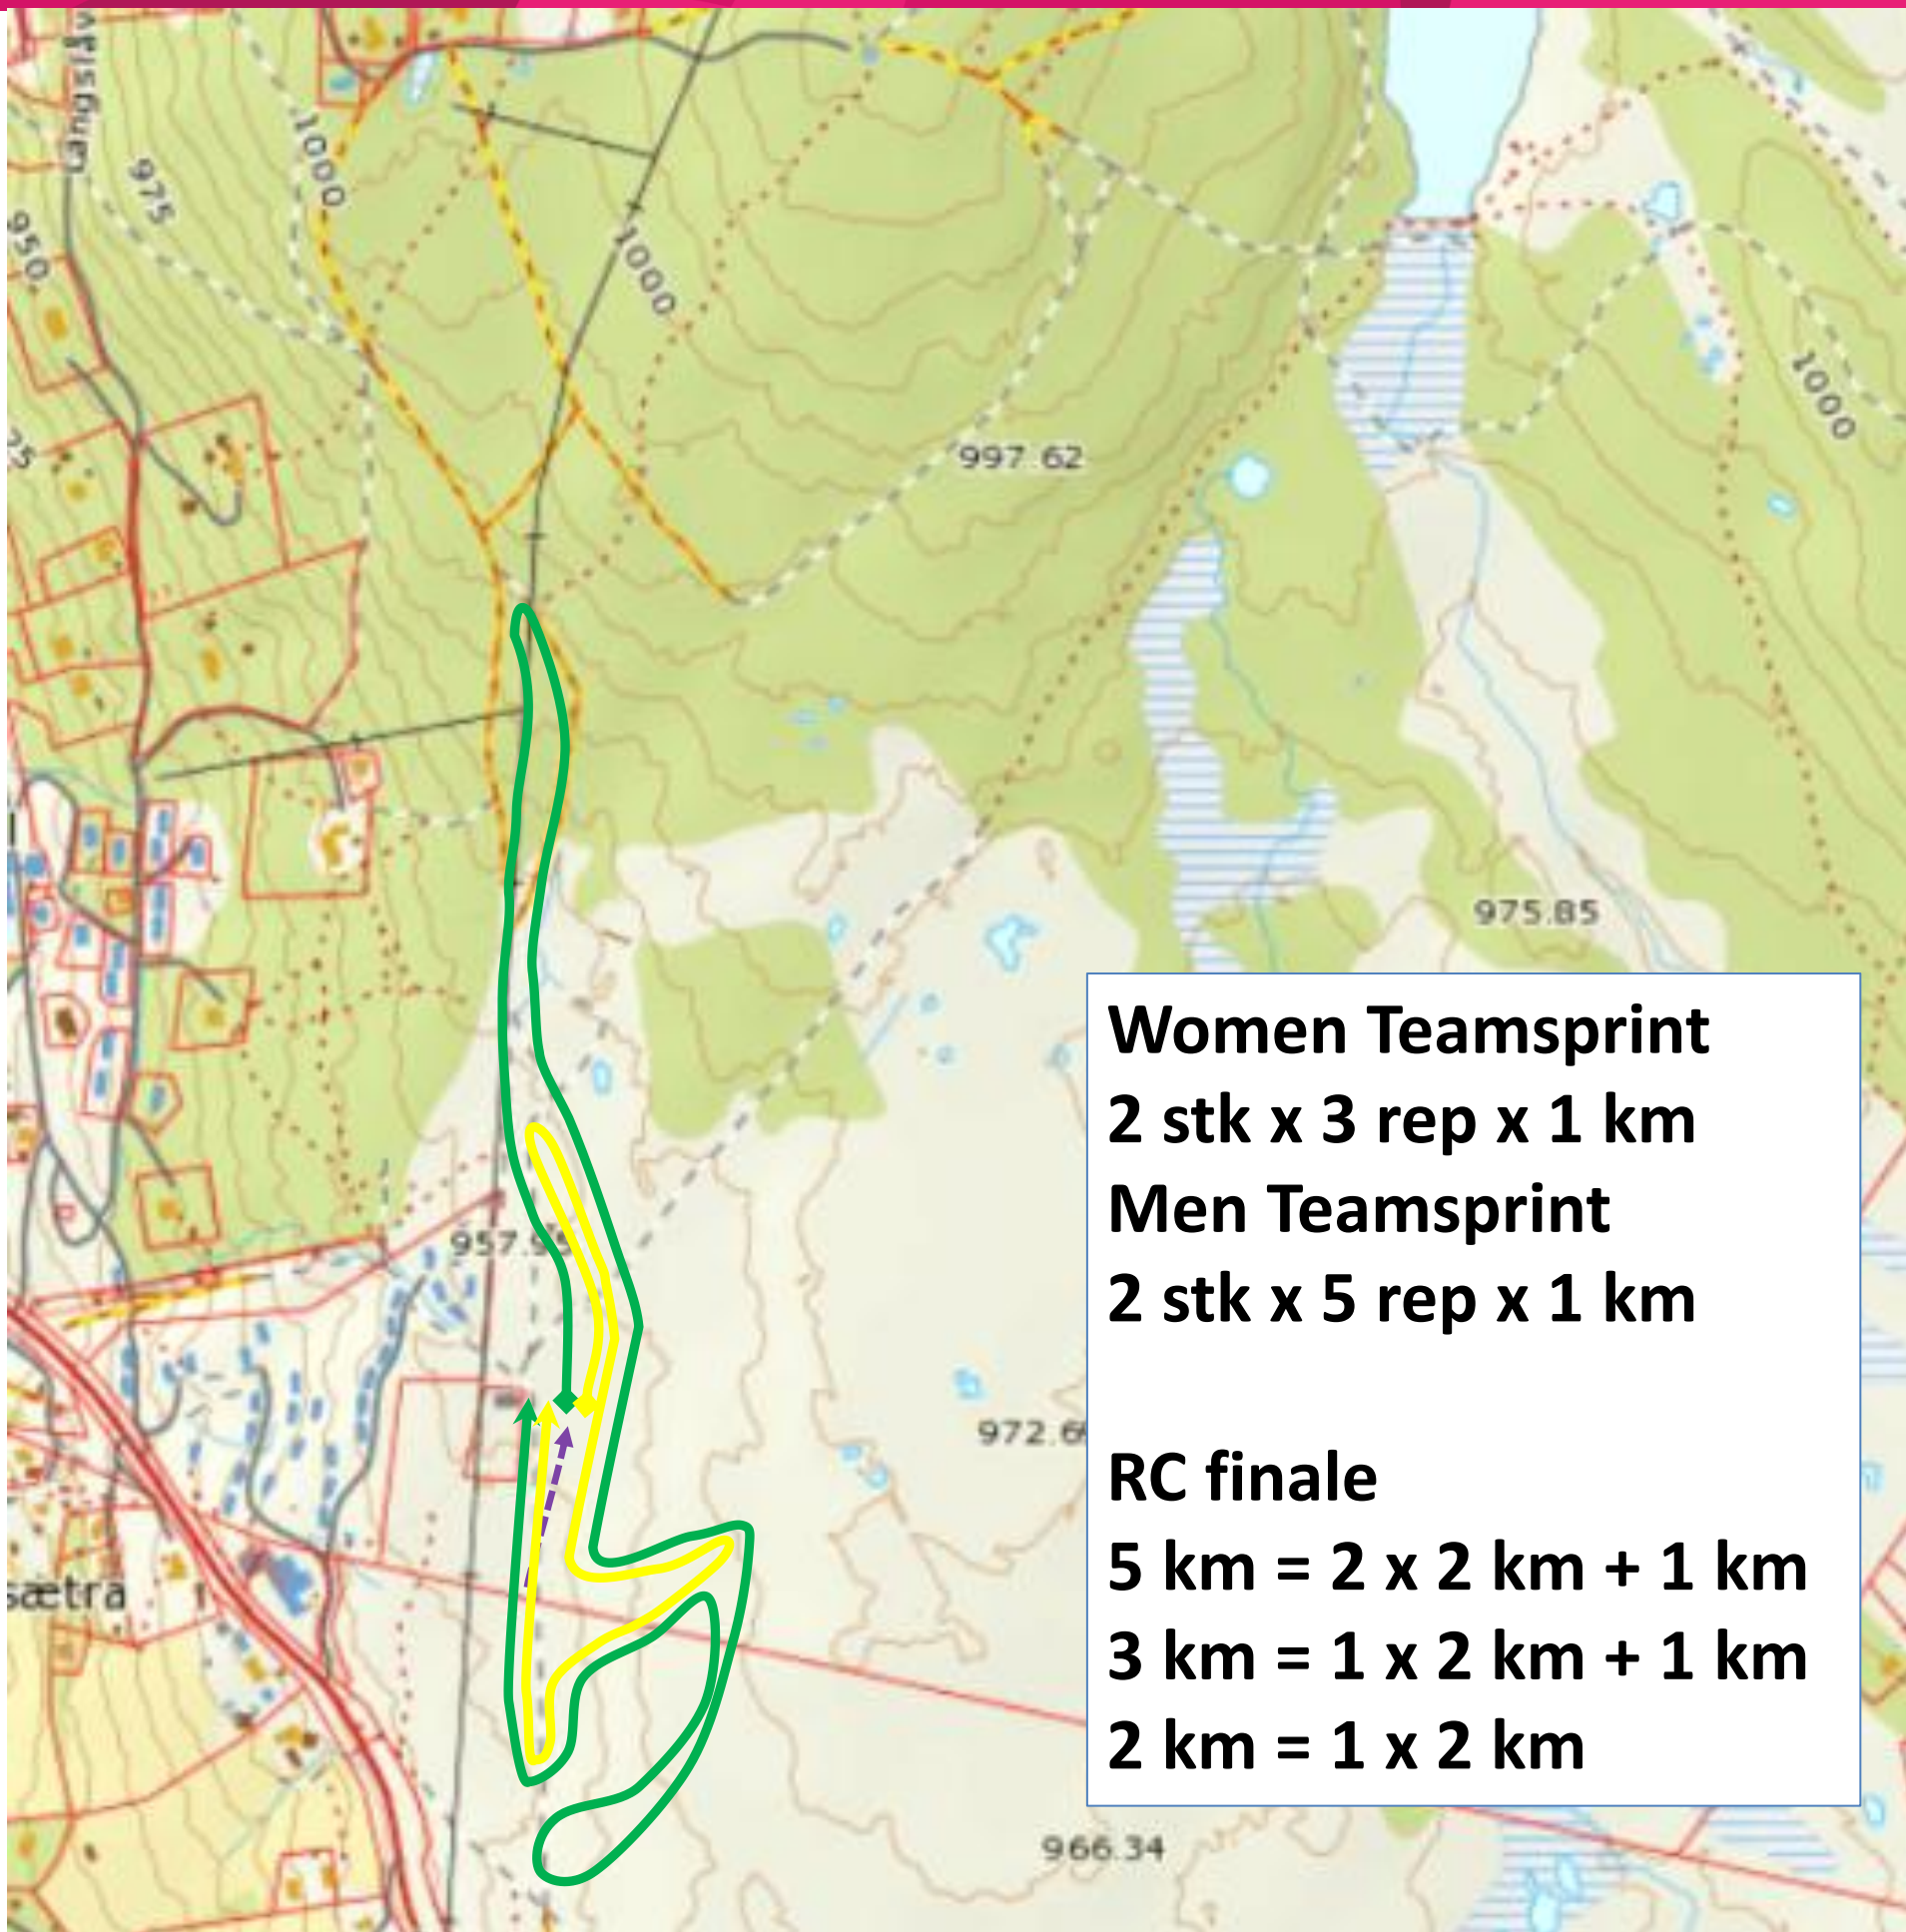

Rennløyper:

Gullløype = 1,0 km

Grønn løype = 2,0 km