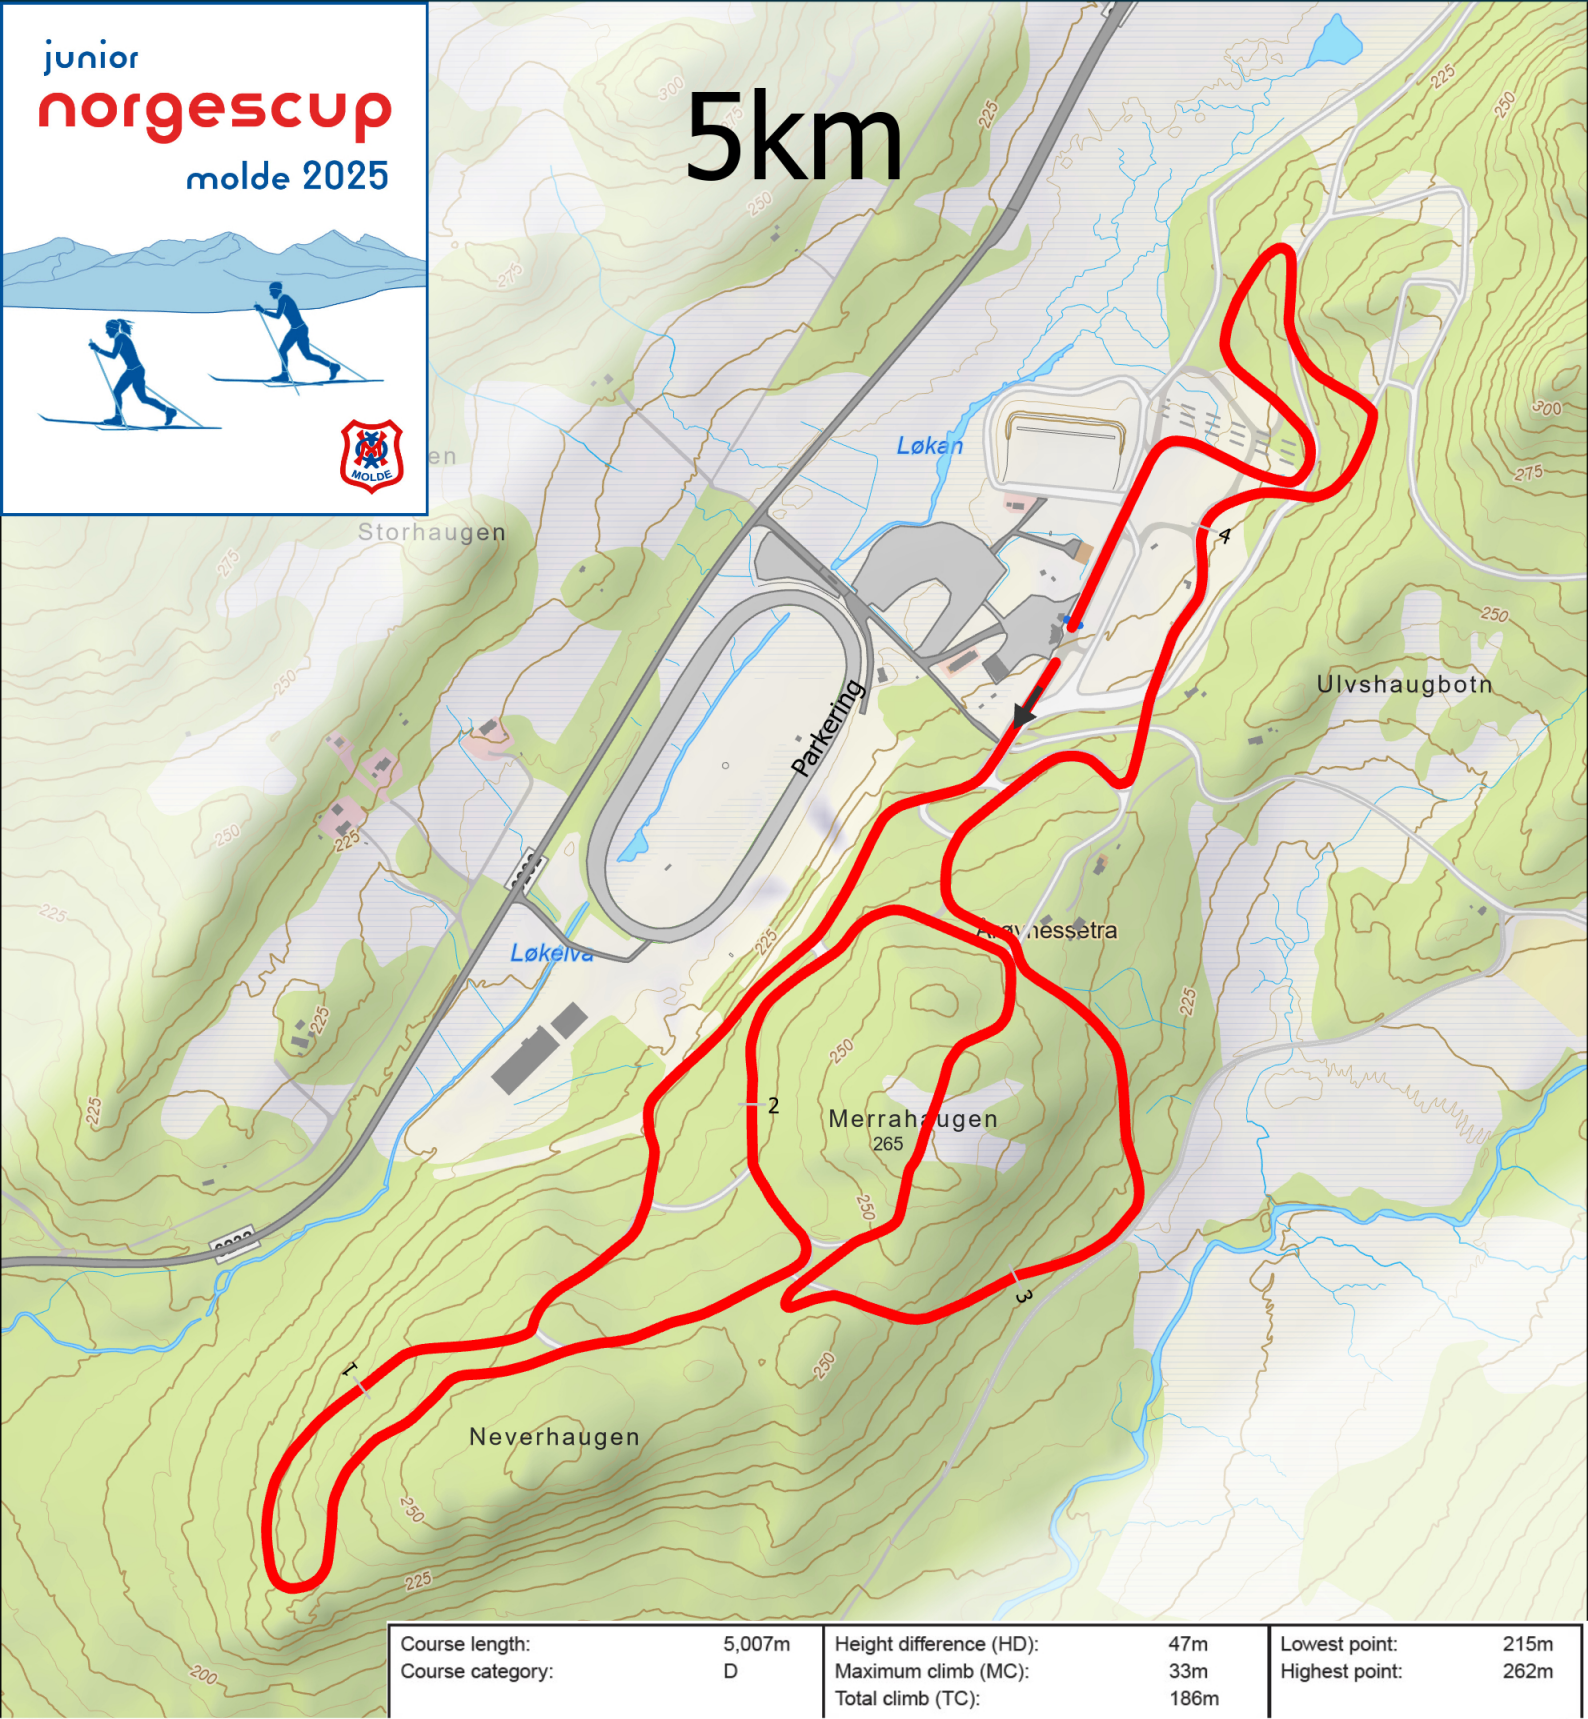

junior norgescup molde 2025

5km

Course length:	5,007m	Height difference (HD):	47m	Lowest point:	215m
Course category:	D	Maximum climb (MC):	33m	Highest point:	262m
		Total climb (TC):	186m		